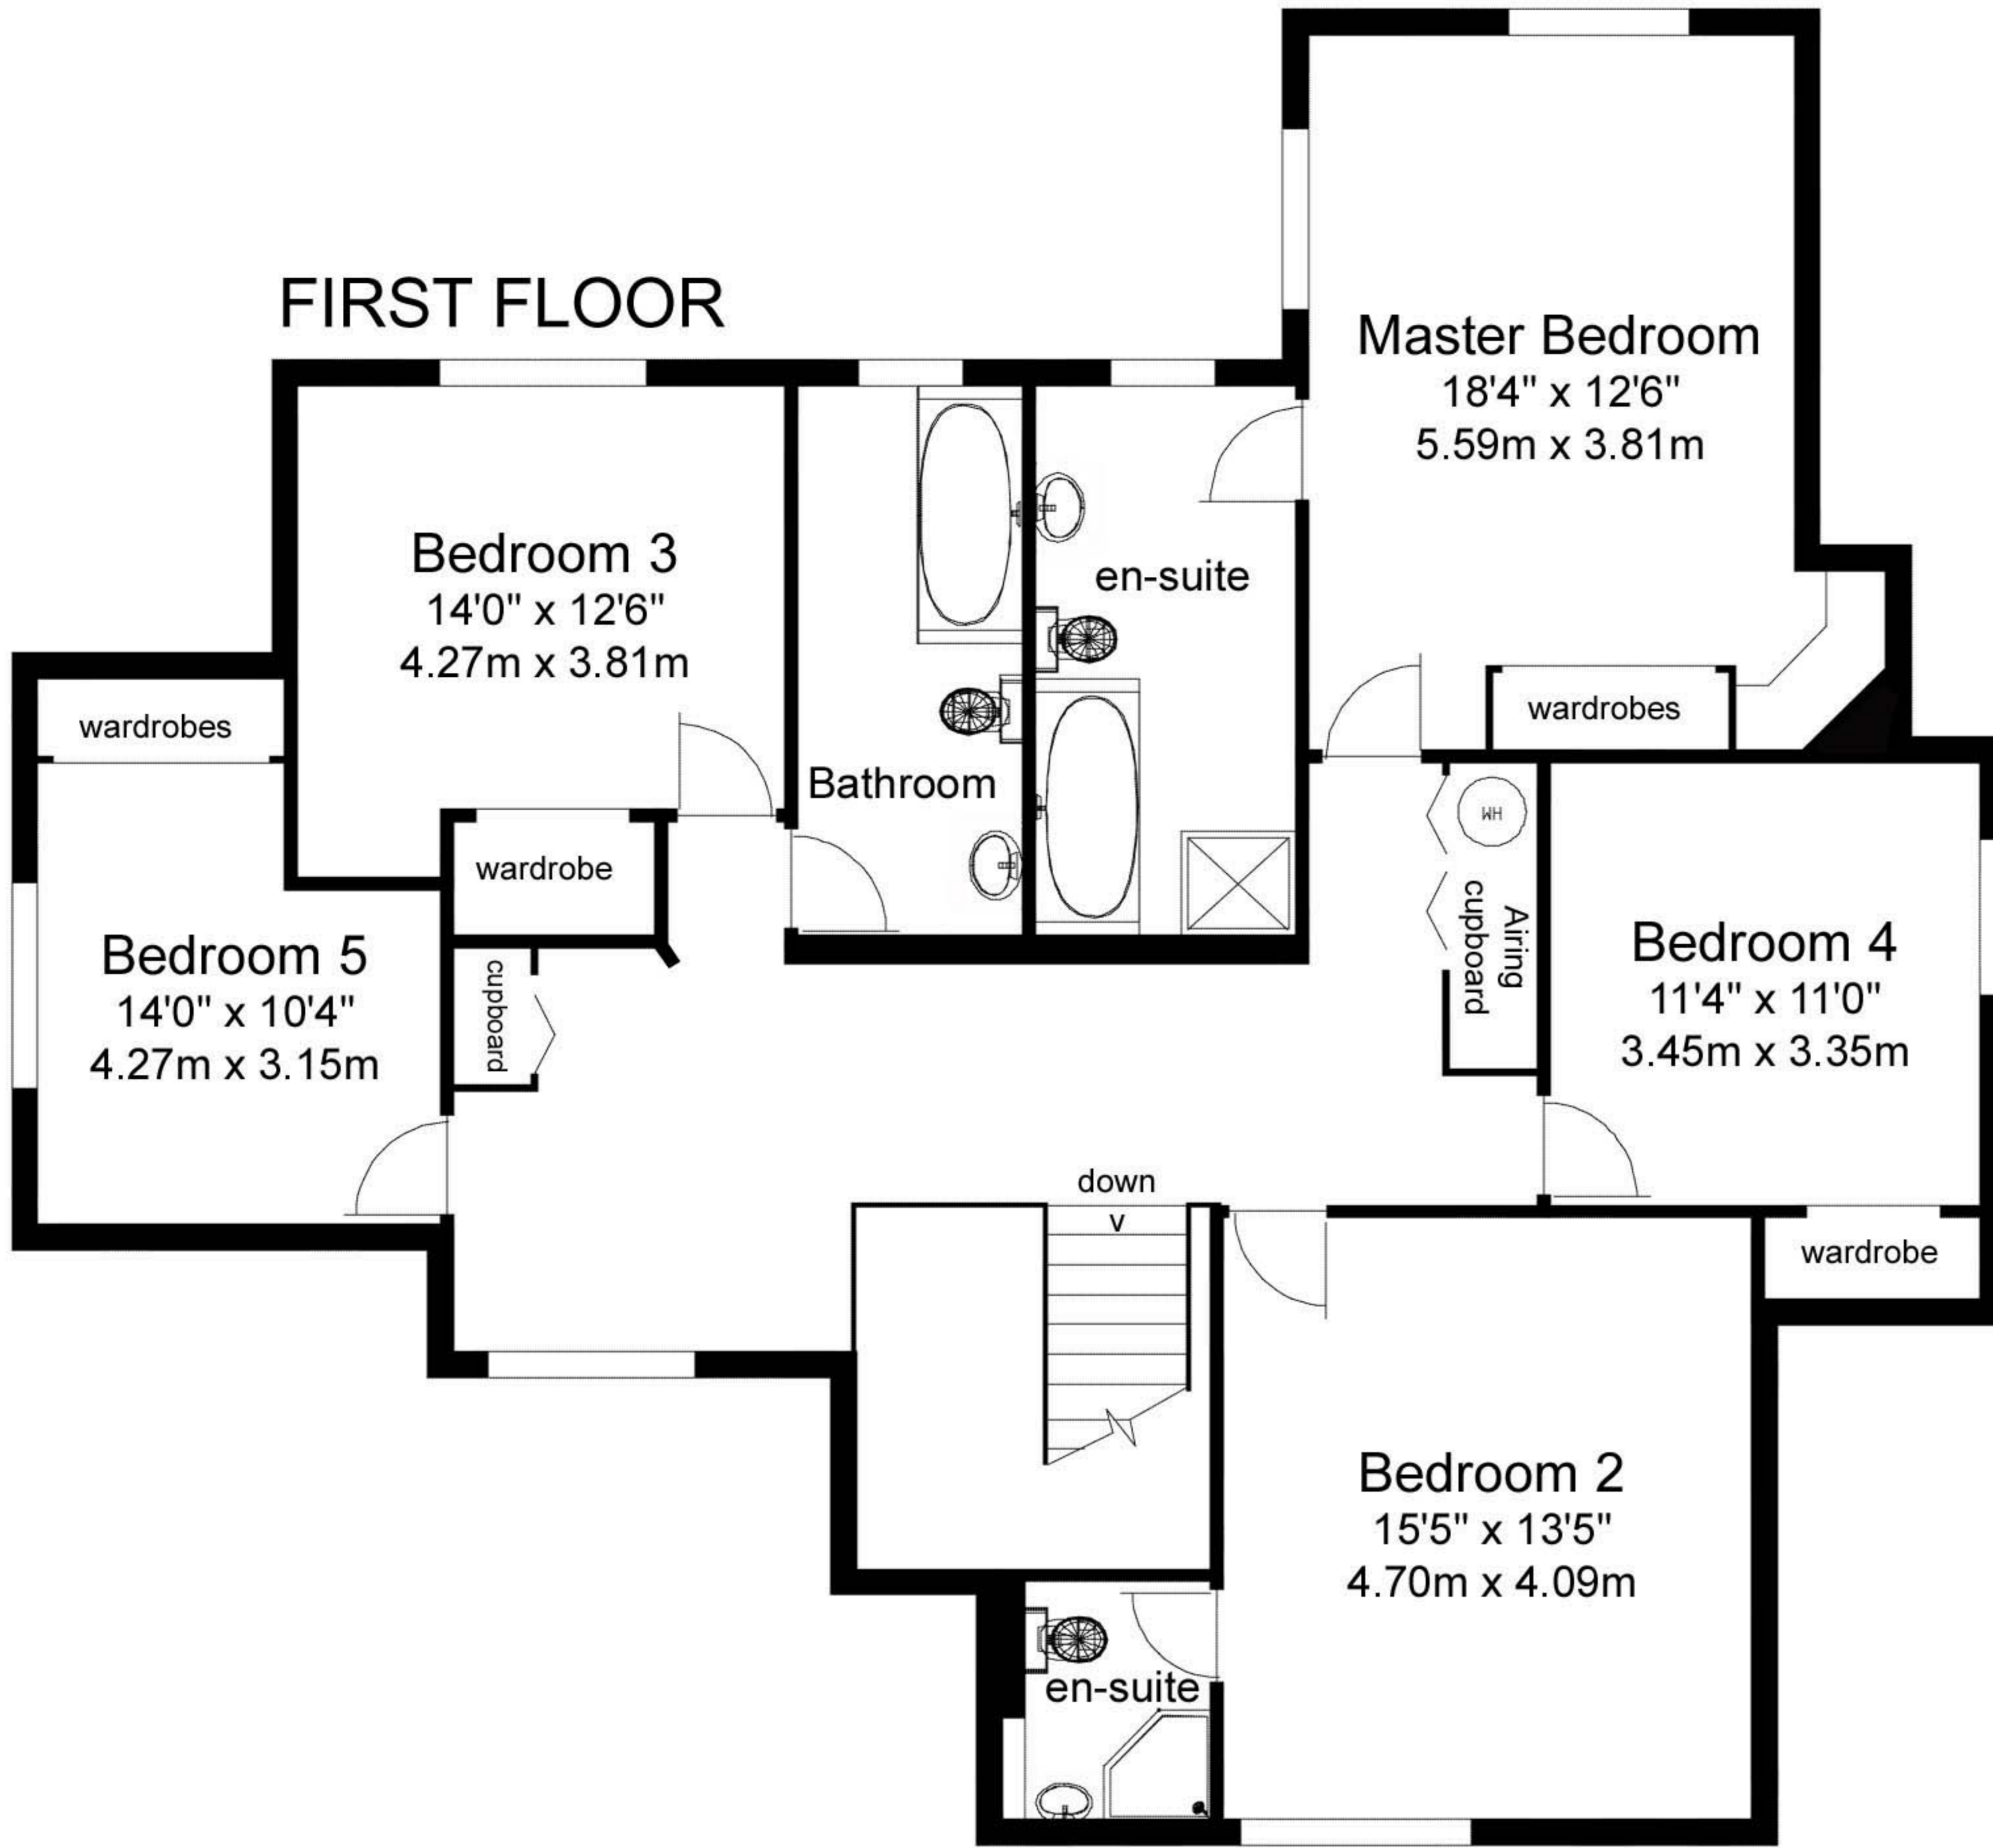

FIRST FLOOR

Approximate gross internal floorplan area:
3300 sq.ft / 307 sq.m (excl. garage)
This plan is for layout guidance only.

Simple Floorplans: 0871 7201 540

GROUND FLOOR