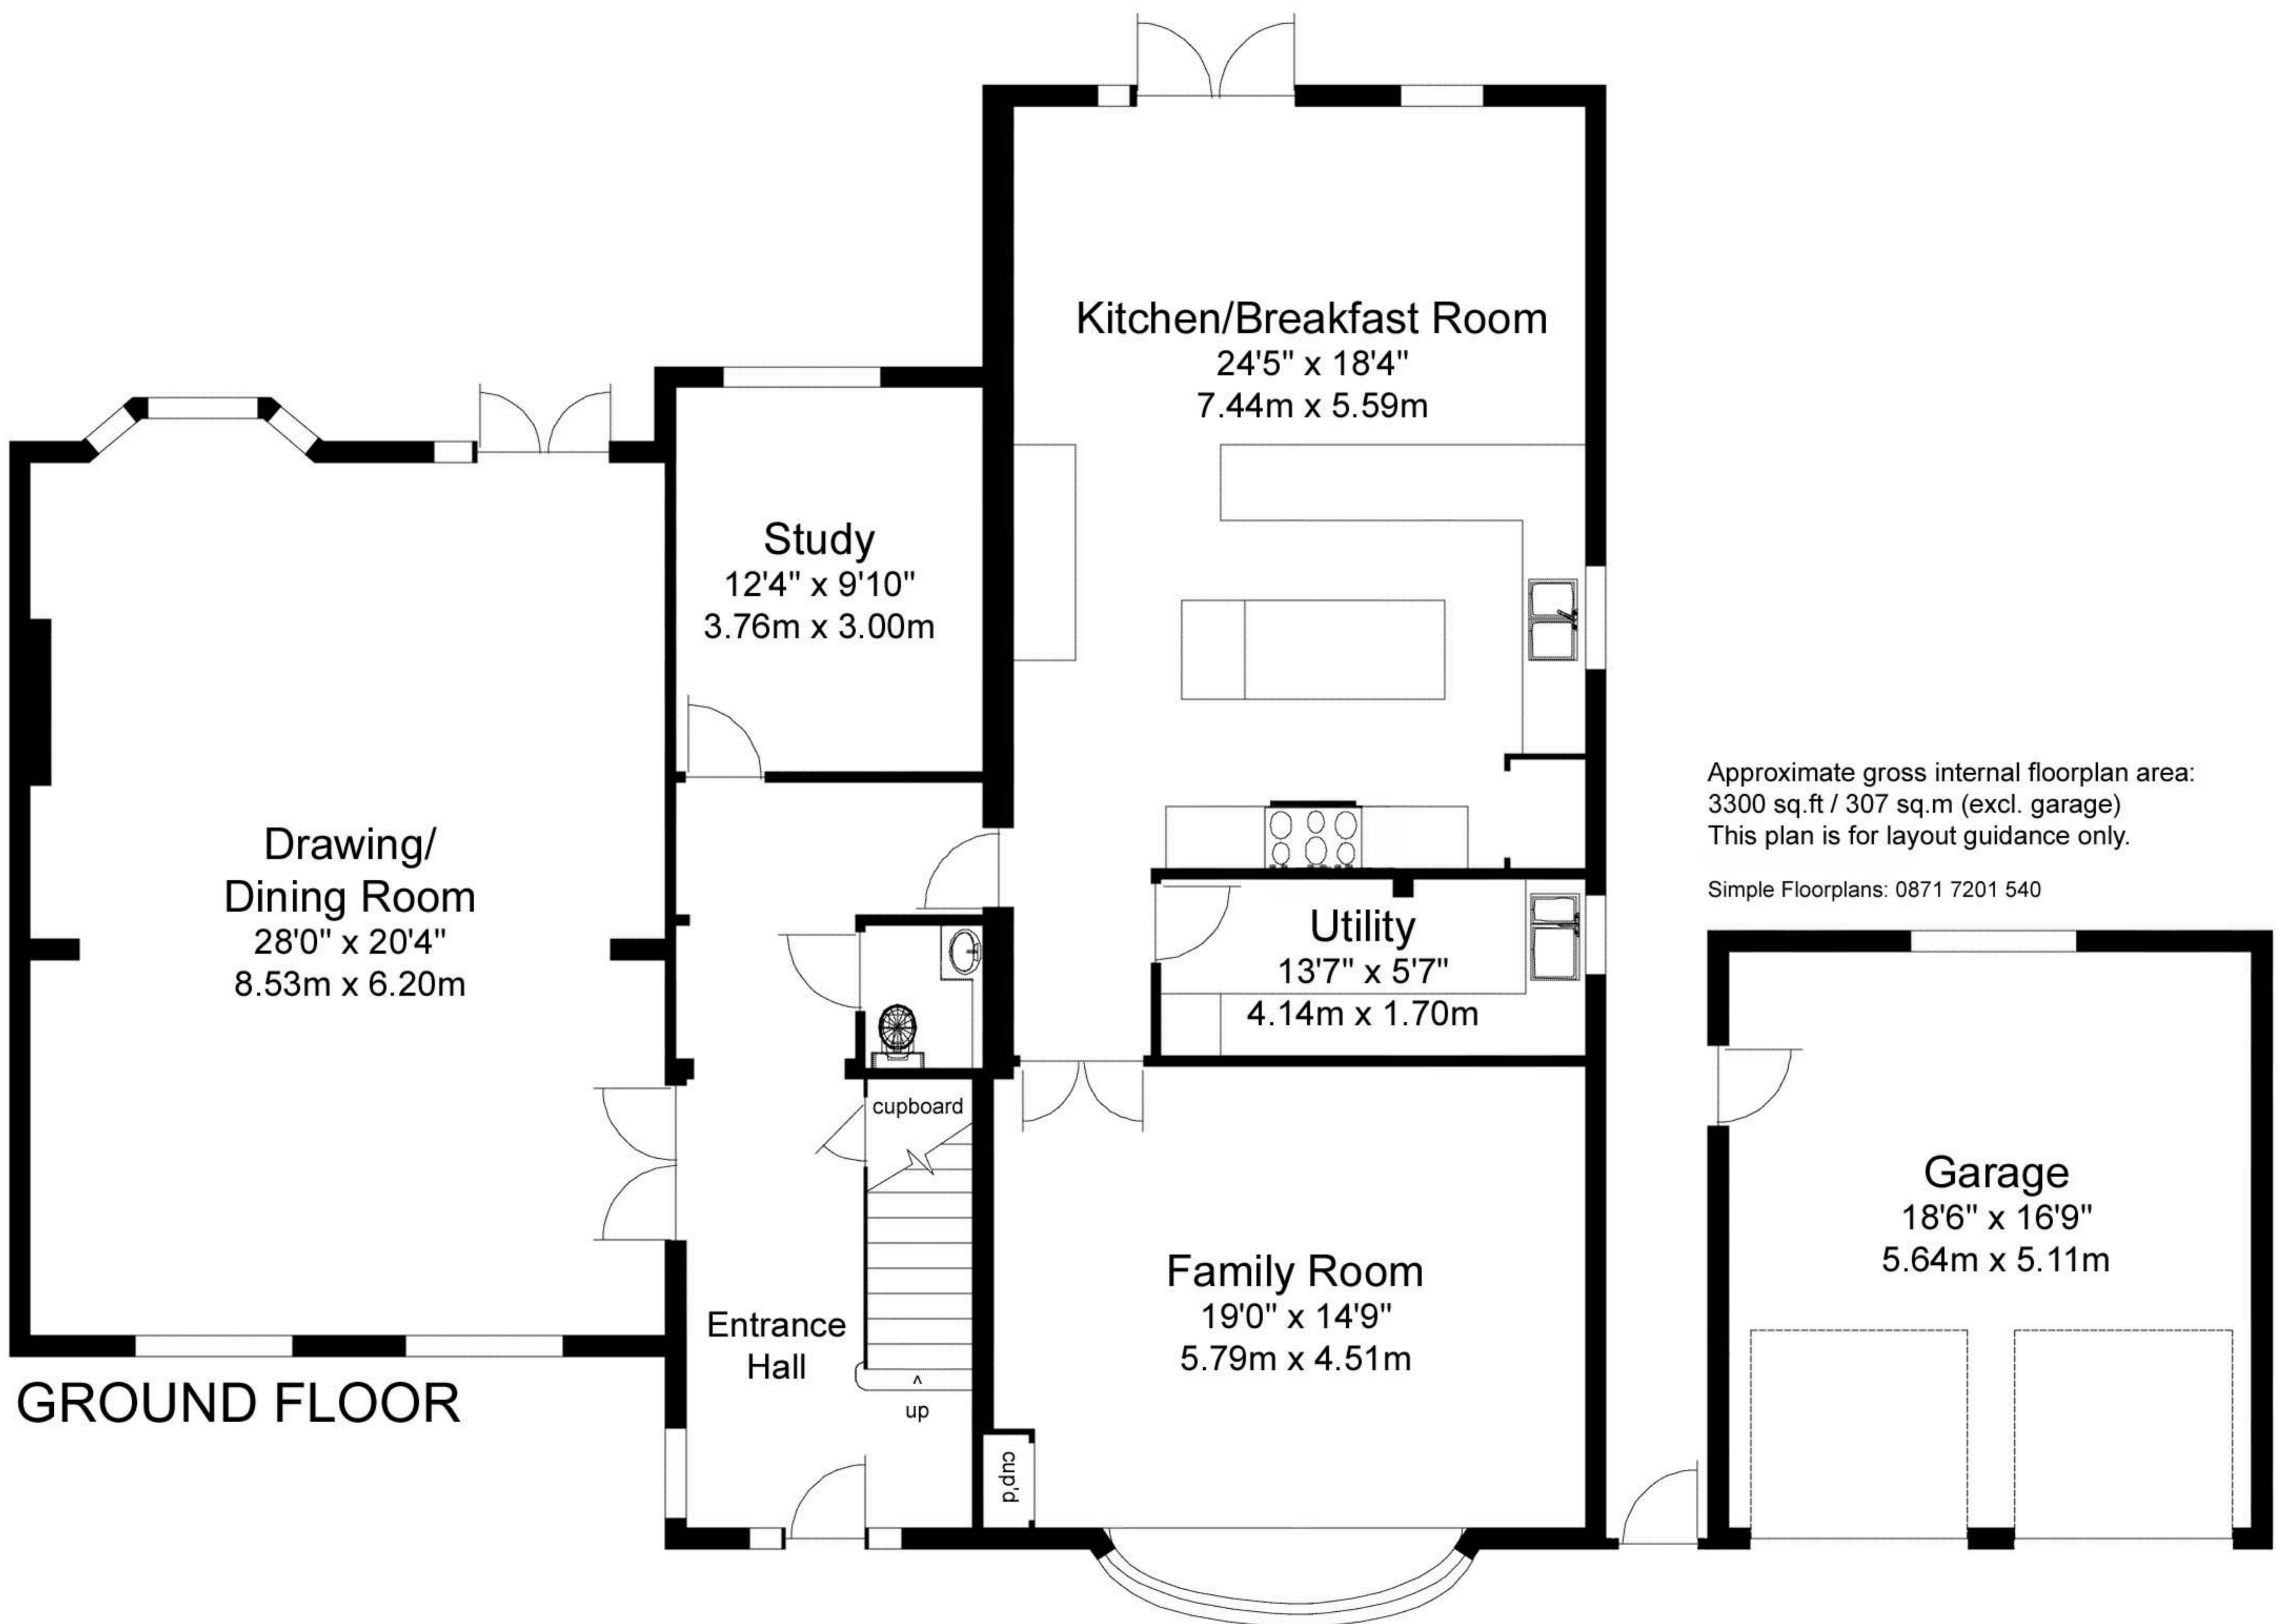

FIRST FLOOR

Approximate gross internal floorplan area:
3300 sq.ft / 307 sq.m (excl. garage)
This plan is for layout guidance only.

Simple Floorplans: 0871 7201 540

GROUND FLOOR