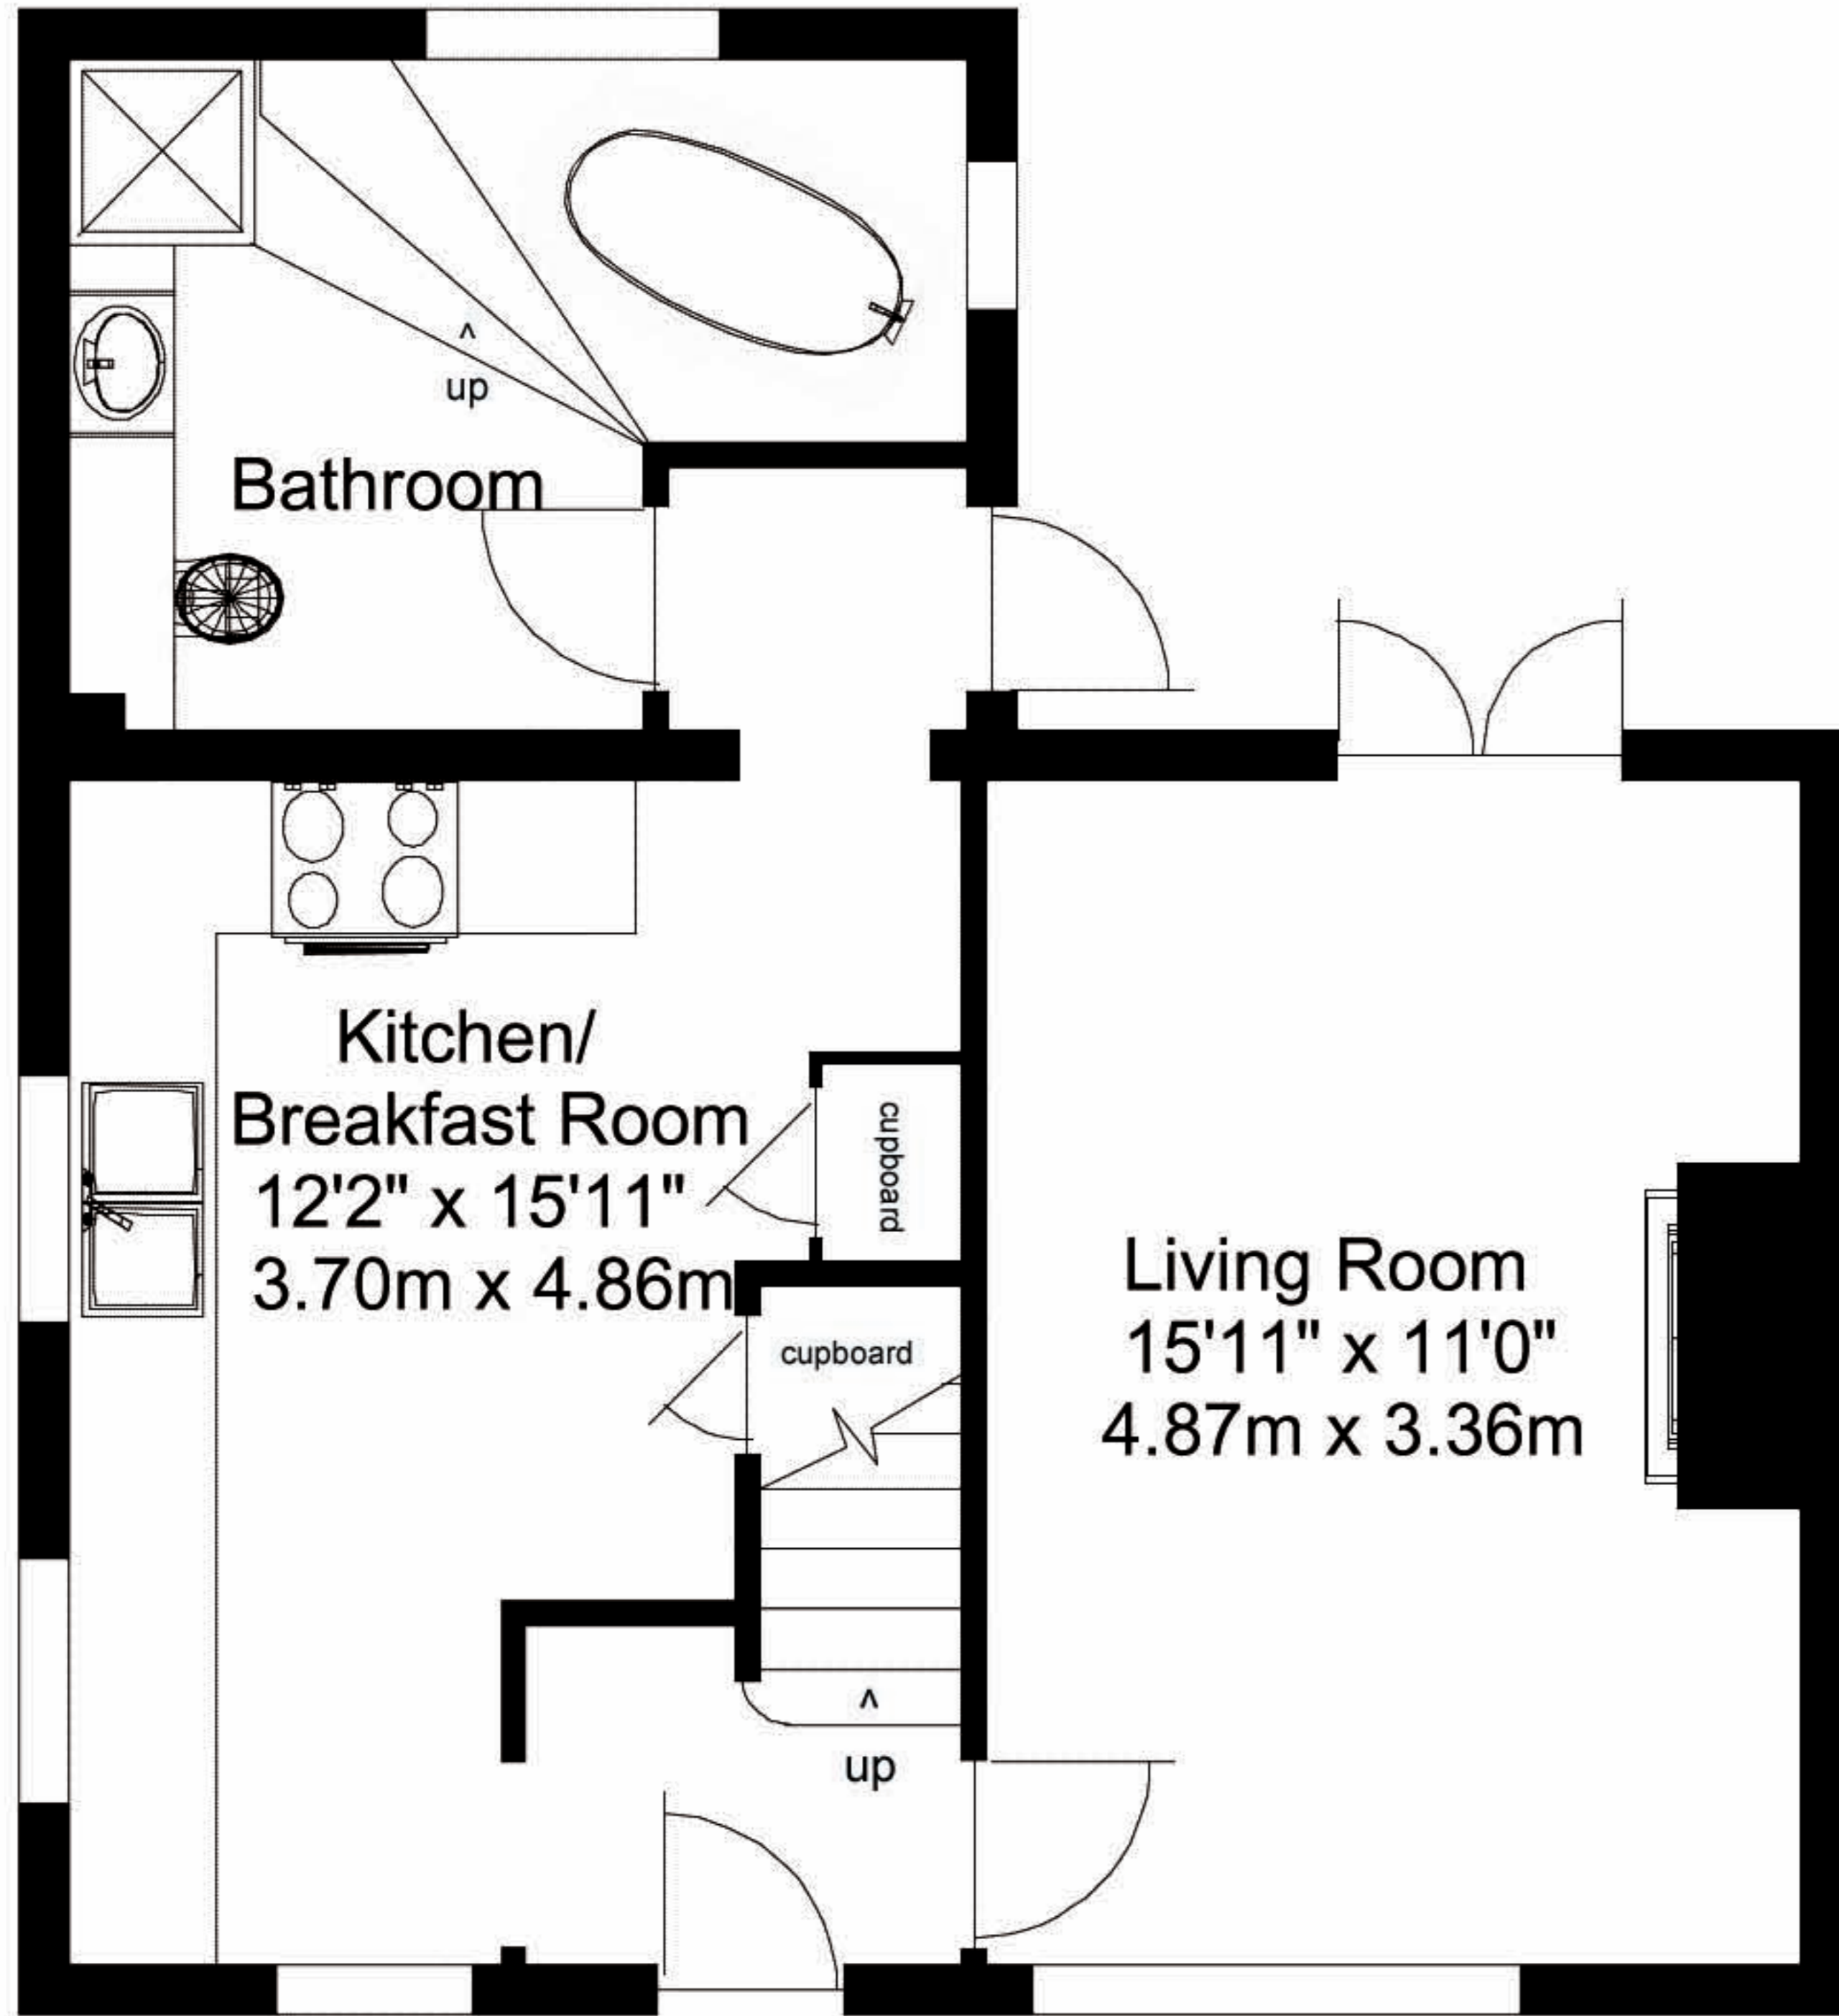

GROUND FLOOR

Approximate gross internal floorplan area:
922 sq.ft / 86 sq.m
This plan is for layout guidance only.

FIRST FLOOR

Simple Floorplans: 0871 7201 540