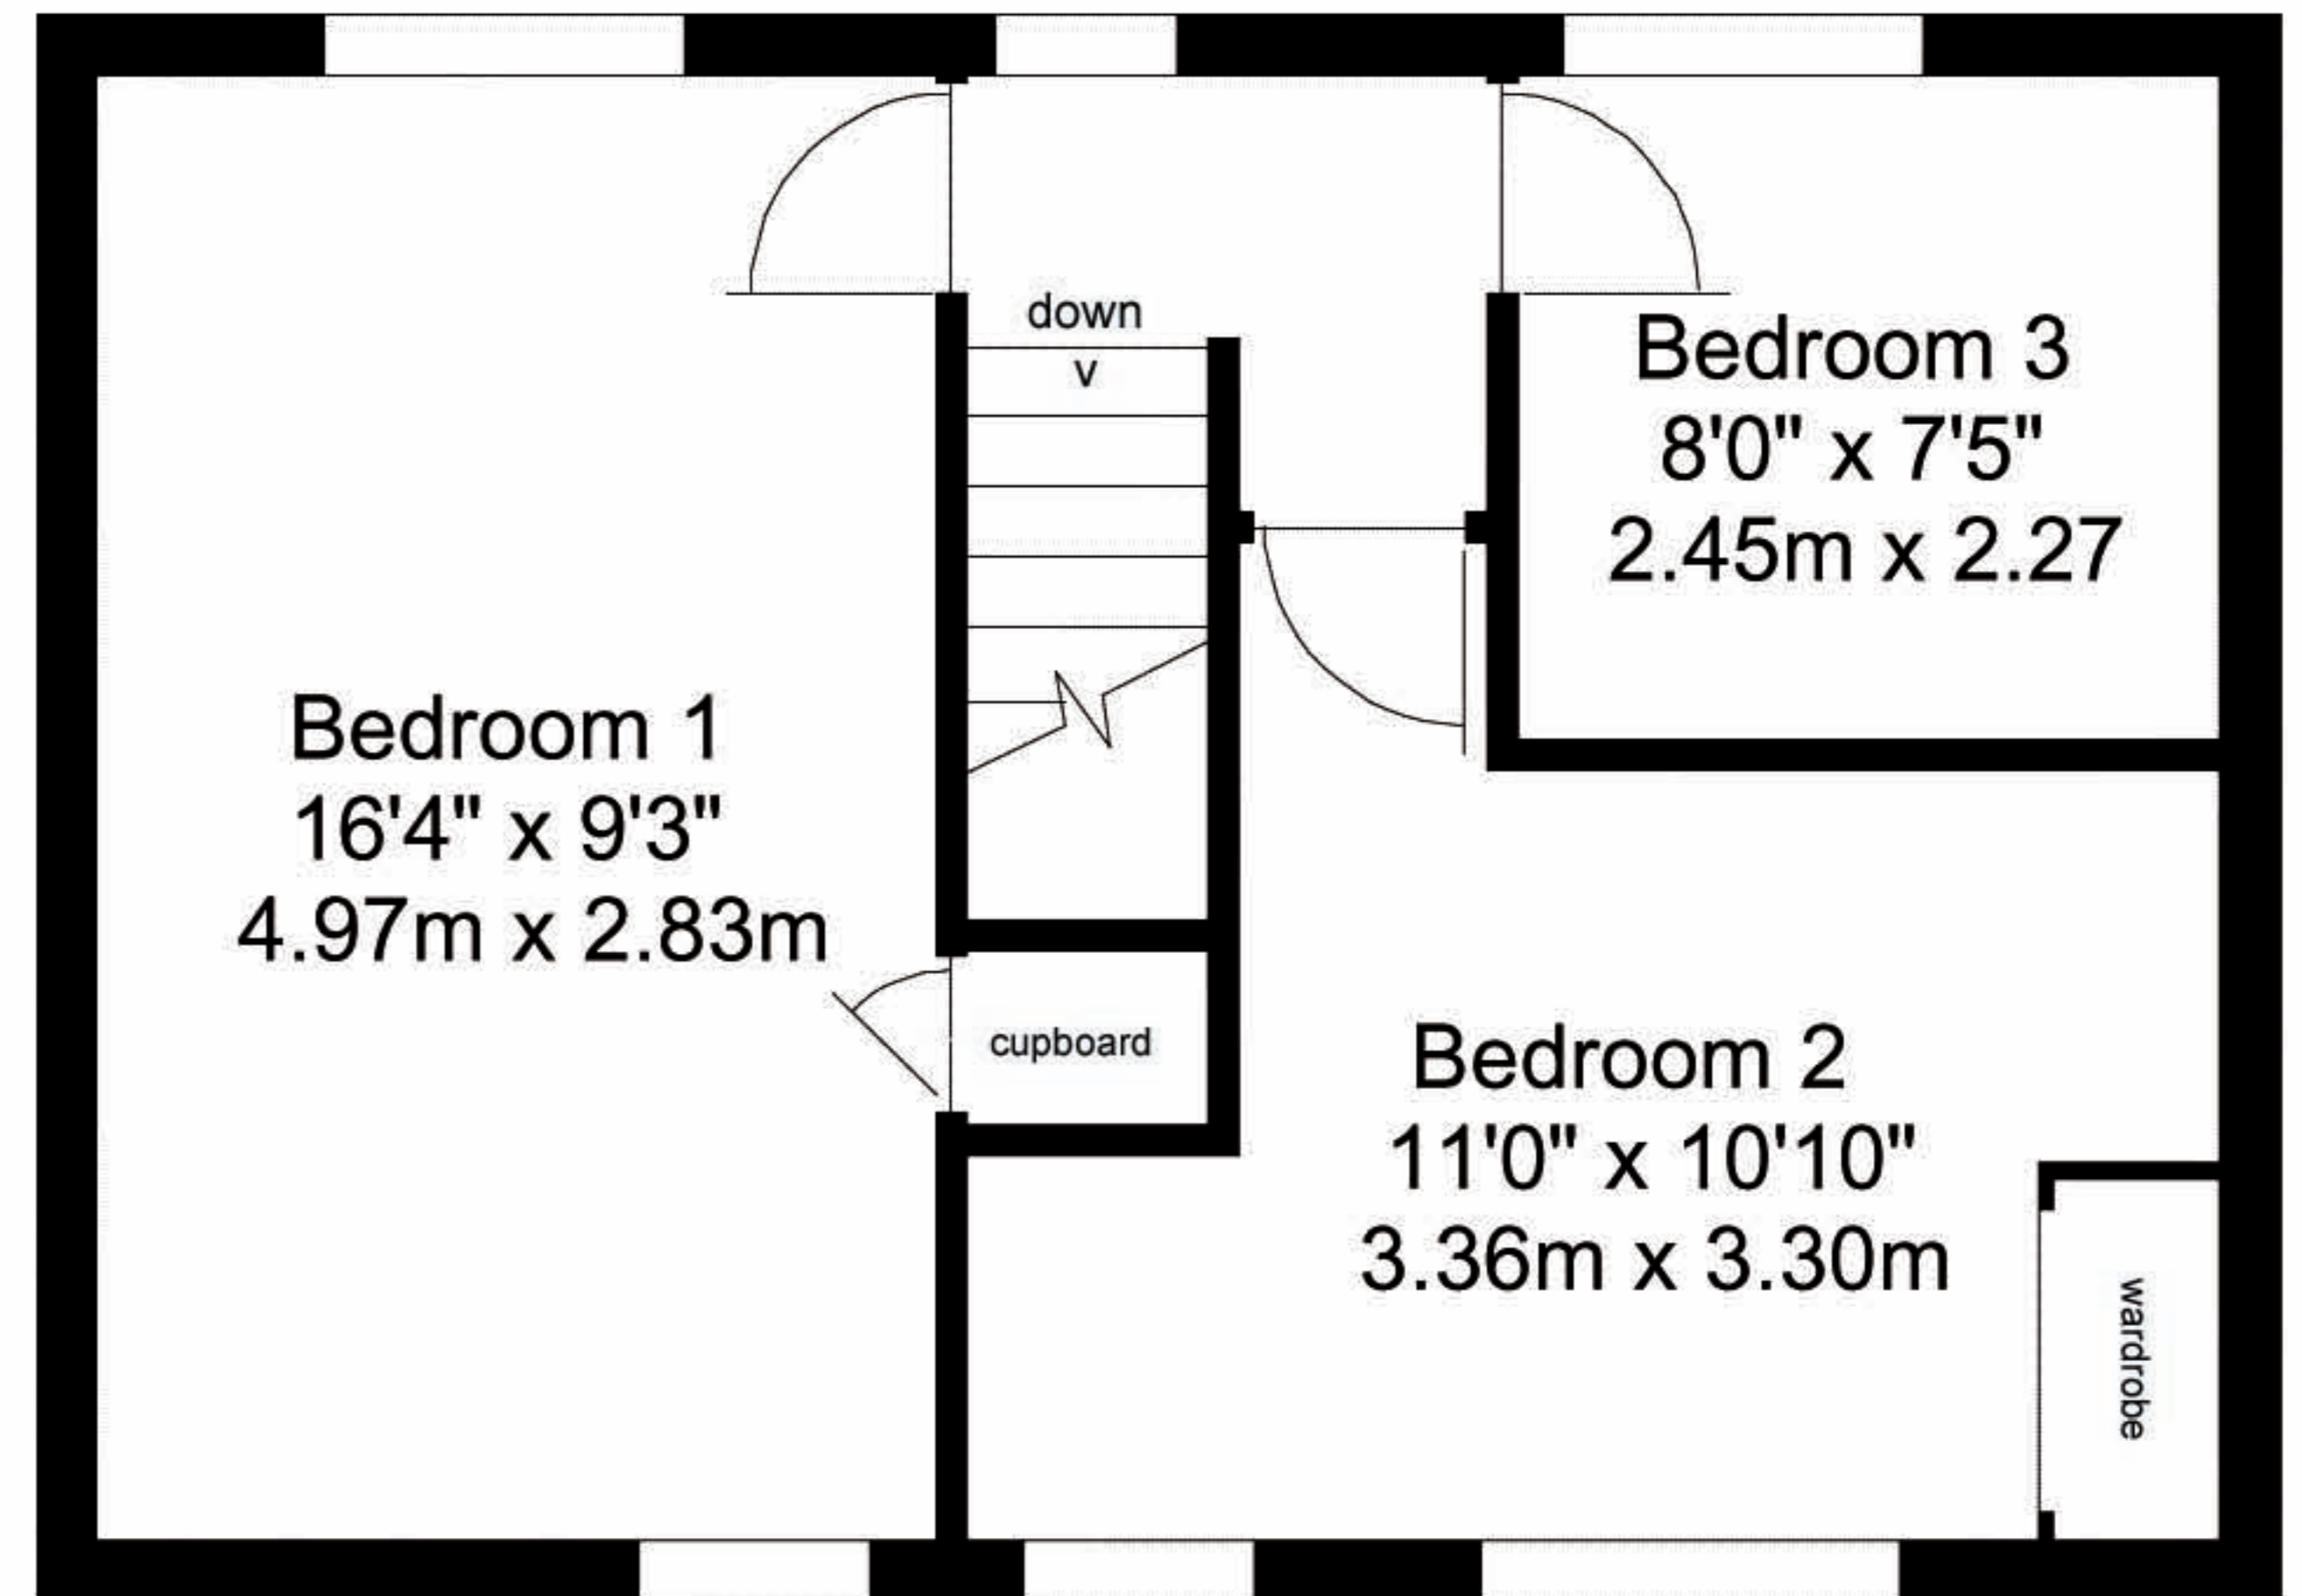

GROUND FLOOR

Approximate gross internal floorplan area:
922 sq.ft / 86 sq.m
This plan is for layout guidance only.

FIRST FLOOR

Simple Floorplans: 0871 7201 540